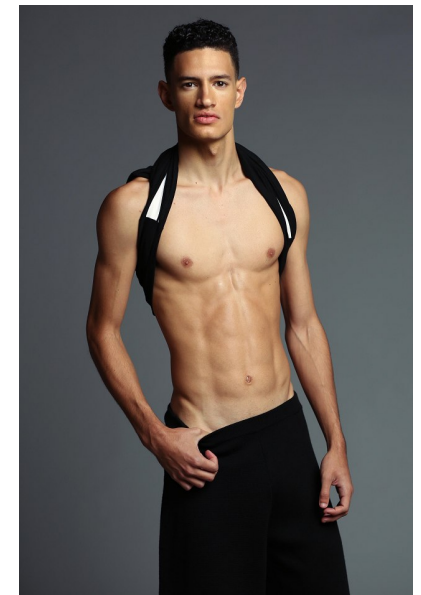

BRYAN SIGAS

Height 183cm/6'0" Chest 91cm/36" Waist 76cm/30" Inseam 81cm/32"
Collar 40cm/15.5" Sleeve 89cm/35" Suit 92cm/36"/46 Suit Length S
Shoe 43 EU/9.5 US/9 UK Hair Brown Eyes Brown

NEAL HAMIL AGENCY