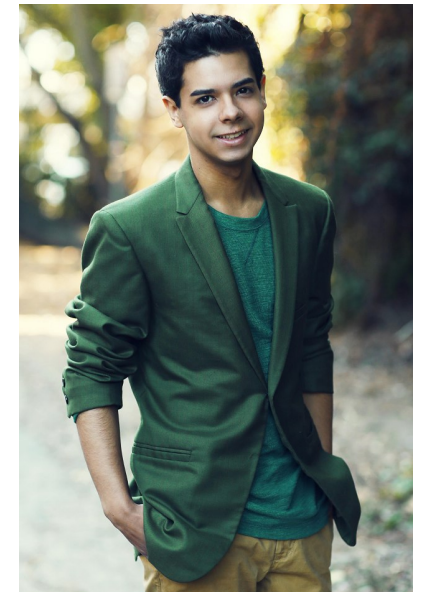

## SIDNEY DUMARS

Height 168cm/5'6"    Waist 76cm/30"    Inseam 76cm/30"    Collar 35cm/14"  
Sleeve 80cm/31.5"    Suit 87cm/34"/44    Shoe 40 EU/7.5 US/7 UK    Hair Brown  
Eyes Brown