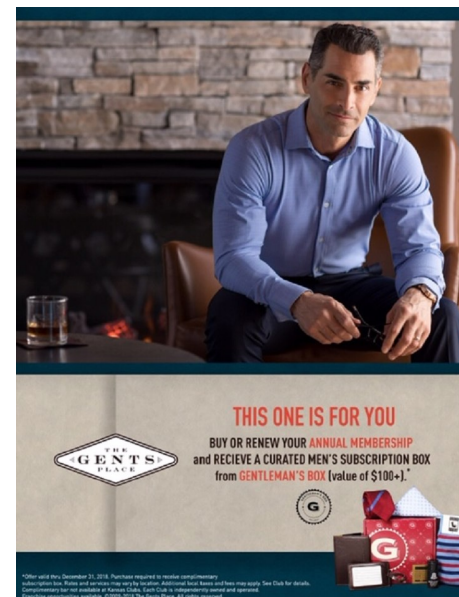

BILLY MACHUPA

Height 175cm/5'9" Waist 76cm/30" Inseam 76cm/30" Collar 41cm/16"
 Sleeve 84cm/33" Suit 101cm/40"/50 Suit Length R Shoe 44.5 EU/10.5
 US/10 UK Hair Dark Brown Eyes Brown

NEAL HAMIL AGENCY

7887 San Felipe, Suite 110, Houston, TX 77063
 Tel: 713 789 1335 Houston | 214 220 0300 Dallas | 713 789 6163 Fax
 Email: modeling@nealhamilagency.com | acting@nealhamilagency.com