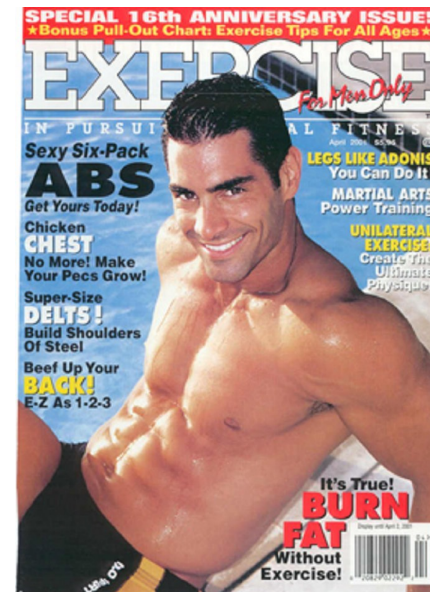

BILLY MACHUPA

Height 175cm/5'9" Waist 76cm/30" Inseam 76cm/30" Collar 41cm/16"
 Sleeve 84cm/33" Suit 101cm/40"/50 Suit Length R Shoe 44.5 EU/10.5
 US/10 UK Hair Dark Brown Eyes Brown

NEAL HAMIL AGENCY

7887 San Felipe, Suite 110, Houston, TX 77063
 Tel: 713 789 1335 Houston | 214 220 0300 Dallas | 713 789 6163 Fax
 Email: modeling@nealhamilagency.com | acting@nealhamilagency.com