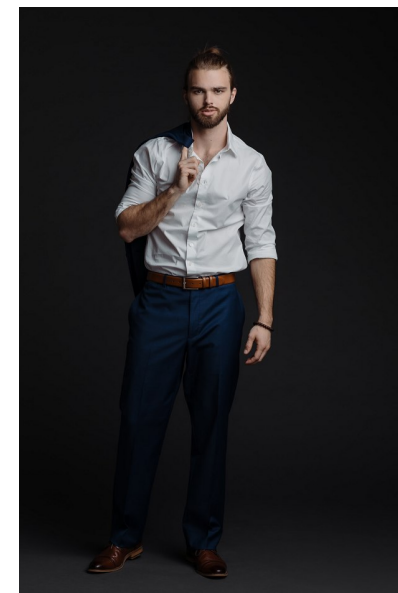

KEVIN NORMAN

Height 188cm/6'2" Waist 81cm/32" Inseam 81cm/32" Collar 39cm/15.5"
Sleeve 84cm/33" Suit 101cm/40"/50 Suit Length R Shoe 46 EU/11.5 US/11
UK Hair Brown Eyes Hazel

NEAL HAMIL AGENCY

7887 San Felipe, Suite 110, Houston, TX 77063
Tel: 713 789 1335 Houston | 214 220 0300 Dallas | 713 789 6163 Fax
Email: modeling@nealhamilagency.com | acting@nealhamilagency.com