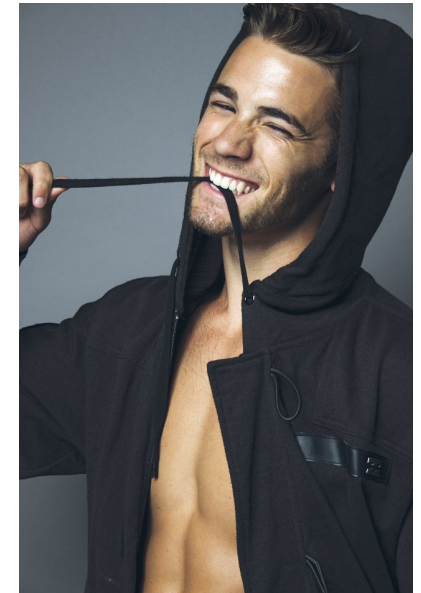

JEFF RILEY

Height 185cm/6'1" Waist 81cm/32" Inseam 86cm/34" Collar 39cm/15.5"
Sleeve 86cm/34" Suit 101cm/40"/50 Suit Length L Shoe 44 EU/10 US/9.5
UK Hair Brown Eyes Green

NEAL HAMIL AGENCY

7887 San Felipe, Suite 110, Houston, TX 77063
Tel: 713 789 1335 Houston | 214 220 0300 Dallas | 713 789 6163 Fax
Email: modeling@nealhamilagency.com | acting@nealhamilagency.com