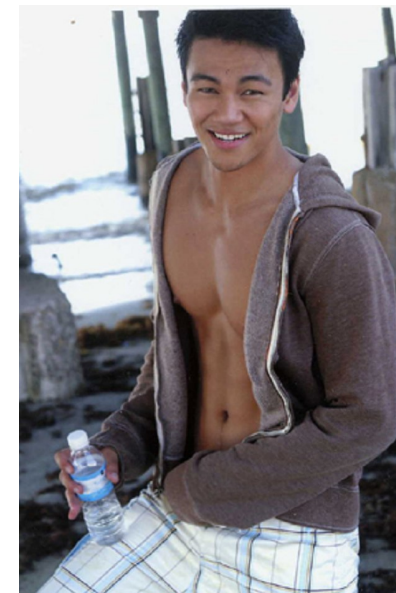

JUAN DELEON

Height 185cm/6'1" Waist 76cm/30" Inseam 81cm/32" Collar 41cm/16"
Sleeve 89cm/35" Suit 99cm/39"/49 Suit Length L Shoe 44.5 EU/10.5 US/10
UK Hair Brown Eyes Brown

NEAL HAMIL AGENCY

7887 San Felipe, Suite 110, Houston, TX 77063
Tel: 713 789 1335 Houston | 214 220 0300 Dallas | 713 789 6163 Fax
Email: modeling@nealhamilagency.com | acting@nealhamilagency.com