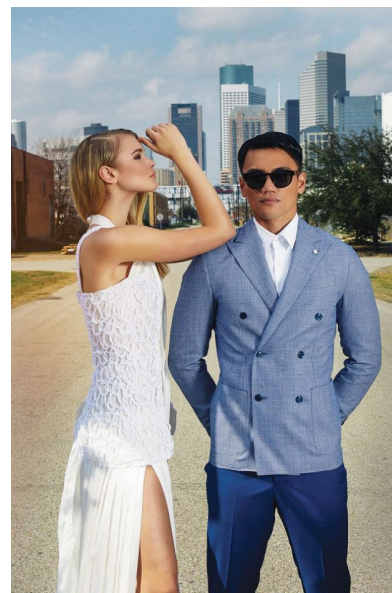

JUAN DELEON

Height 185cm/6'1" Waist 76cm/30" Inseam 81cm/32" Collar 41cm/16"
Sleeve 89cm/35" Suit 99cm/39"/49 Suit Length L Shoe 44.5 EU/10.5 US/10
UK Hair Brown Eyes Brown

NEAL HAMIL AGENCY

7887 San Felipe, Suite 110, Houston, TX 77063
Tel: 713 789 1335 Houston | 214 220 0300 Dallas | 713 789 6163 Fax
Email: modeling@nealhamilagency.com | acting@nealhamilagency.com