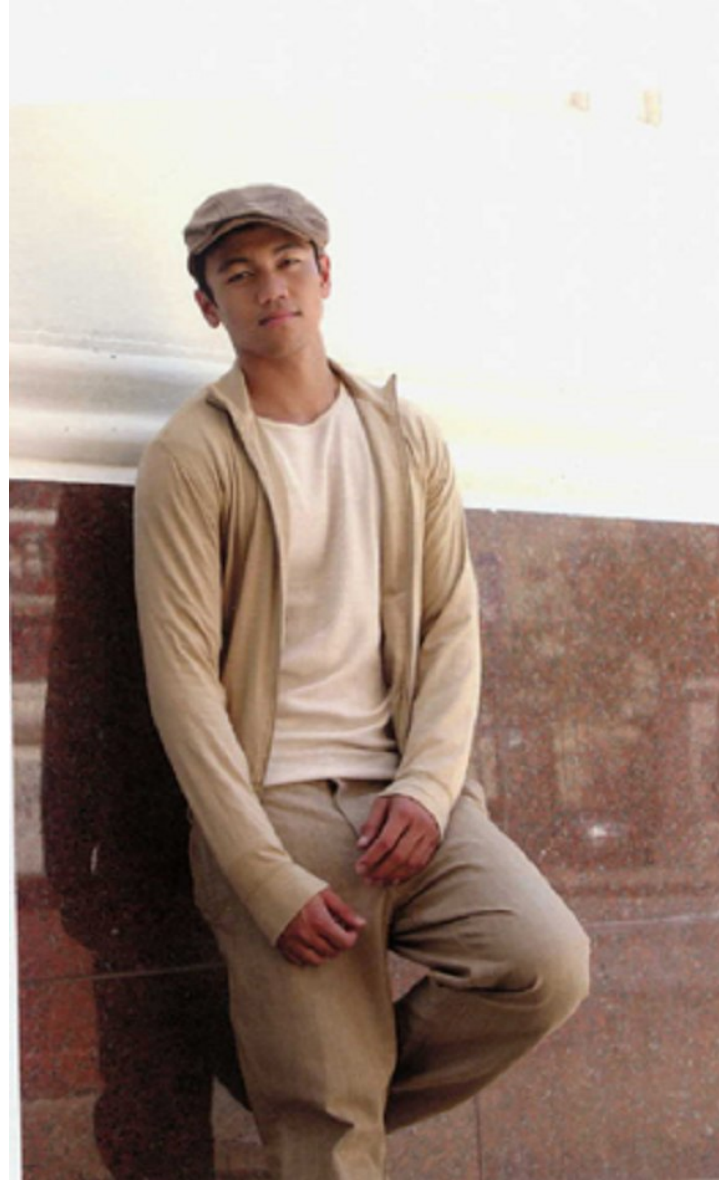

NEAL HAMIL AGENCY

JUAN DELEON

Height 185cm/6'1"   Waist 76cm/30"   Inseam 81cm/32"   Collar 41cm/16"   Sleeve 89cm/35"   Suit 99cm/39"/49   Suit Length L   Shoe 44.5 EU/10.5 US/10 UK   Hair Brown   Eyes Brown