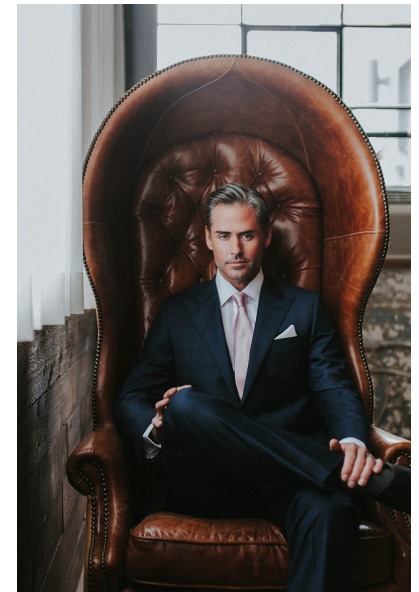

LOREN BIRDWELL

Height 188cm/6'2" Waist 81cm/32" Inseam 84cm/33" Collar 39cm/15.5"
Suit 101cm/40"/50 Suit Length L Shoe 48 EU/13 US/12.5 UK Hair Salt and
Pepper Eyes Hazel

NEAL HAMIL AGENCY

7887 San Felipe, Suite 110, Houston, TX 77063
Tel: 713 789 1335 Houston | 214 220 0300 Dallas | 713 789 6163 Fax
Email: modeling@nealhamilagency.com | acting@nealhamilagency.com