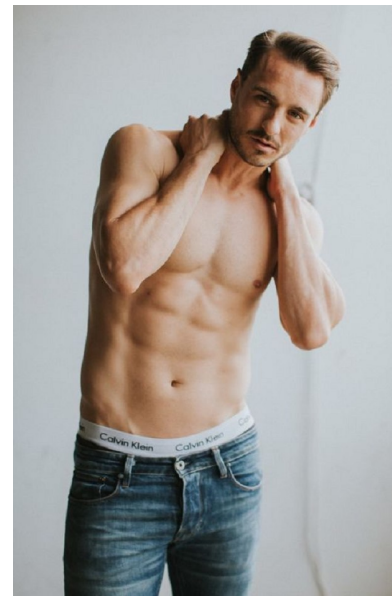

EUAN HOLDEN

Height 185cm/6'1" Waist 81cm/32" Inseam 81cm/32" Collar 40cm/15.5"
Sleeve 87cm/34.5" Suit 101cm/40"/50 Suit Length R Shoe 43.5 EU/10
US/9.5 UK Hair Brown Eyes Hazel

NEAL HAMIL AGENCY

7887 San Felipe, Suite 110, Houston, TX 77063
Tel: 713 789 1335 Houston | 214 220 0300 Dallas | 713 789 6163 Fax
Email: modeling@nealhamilagency.com | acting@nealhamilagency.com