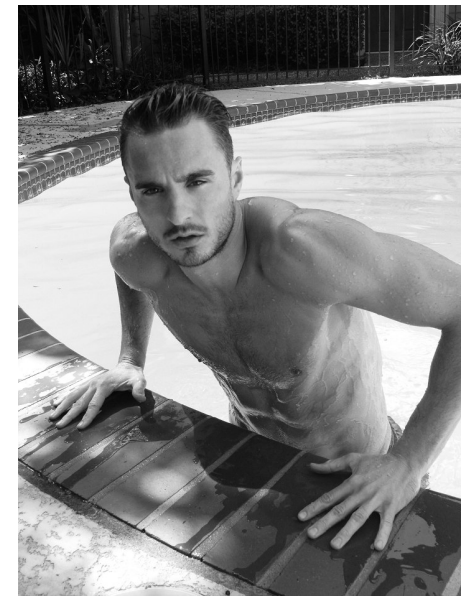

EUAN HOLDEN

Height 185cm/6'1" Waist 81cm/32" Inseam 81cm/32" Collar 40cm/15.5"
Sleeve 87cm/34.5" Suit 101cm/40"/50 Suit Length R Shoe 43.5 EU/10
US/9.5 UK Hair Brown Eyes Hazel

NEAL HAMIL AGENCY

7887 San Felipe, Suite 110, Houston, TX 77063
Tel: 713 789 1335 Houston | 214 220 0300 Dallas | 713 789 6163 Fax
Email: modeling@nealhamilagency.com | acting@nealhamilagency.com