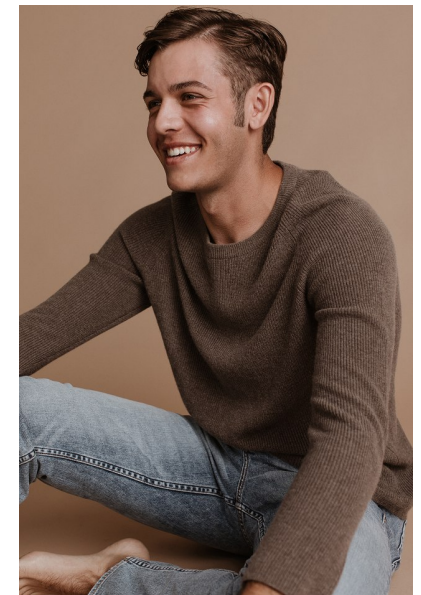

LUIS NAVARRO

Height 183cm/6'0" Waist 86cm/34" Inseam 81cm/32" Collar 42cm/16.5"
Sleeve 89cm/35" Suit 96cm/38"/48 Suit Length R Shoe 45 EU/11 US/10.5
UK Hair Brown Eyes Hazel

NEAL HAMIL AGENCY

7887 San Felipe, Suite 110, Houston, TX 77063
Tel: 713 789 1335 Houston | 214 220 0300 Dallas | 713 789 6163 Fax
Email: modeling@nealhamilagency.com | acting@nealhamilagency.com