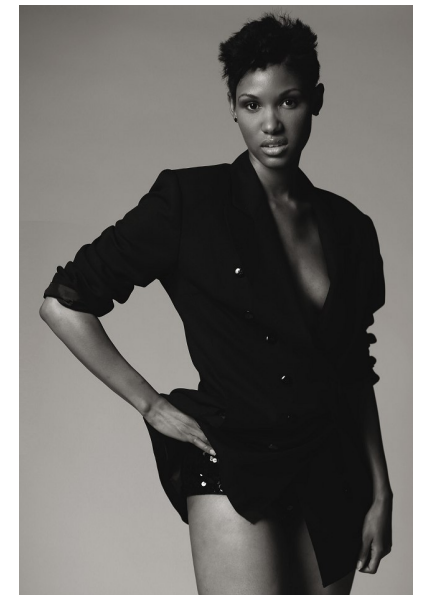

## PHYLICIA

Height 178cm/5'10" Bust 79cm/31" Waist 66cm/26" Hips 98cm/38.5"  
Dress 32 EU/2 US/4 UK Shoe 38.5 EU/7.5 US/5.5 UK Hair Dark Brown  
Eyes Brown