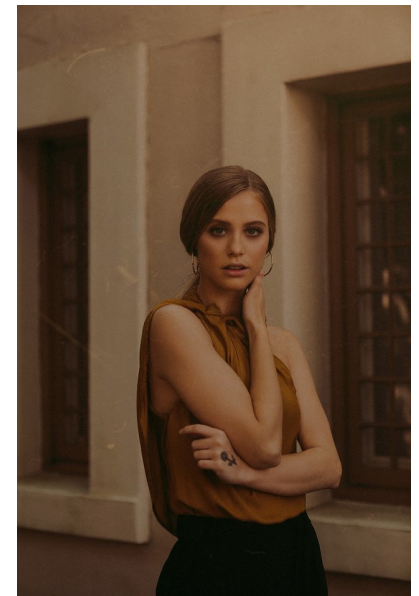

## EMMA JONES

Height 170cm/5'7" Bust 81cm/32" Waist 59cm/23" Hips 84cm/33"  
Dress 30-32 EU/0-2 US/2-4 UK Shoe 37.5 EU/6.5 US/4.5 UK Hair Blonde  
Eyes Blue