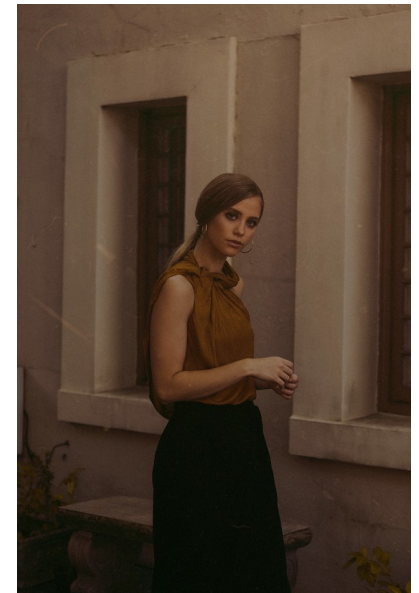

## EMMA JONES

Height 170cm/5'7" Bust 81cm/32" Waist 59cm/23" Hips 84cm/33"  
Dress 30-32 EU/0-2 US/2-4 UK Shoe 37.5 EU/6.5 US/4.5 UK Hair Blonde  
Eyes Blue