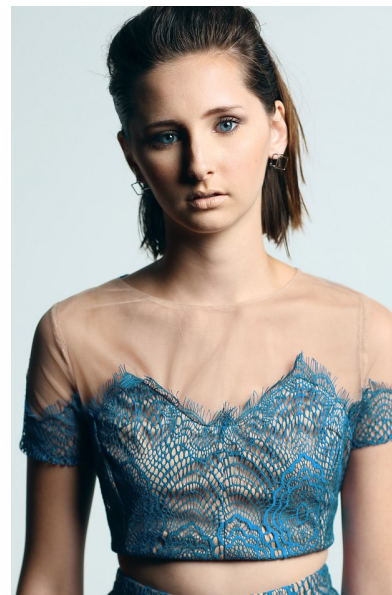

PAIGE POOLE

Height 170cm/5'7" Bust 79cm/31" Waist 58cm/23" Hips 89cm/35"
Dress 30 EU/0 US/2 UK Shoe 39.5 EU/8.5 US/6 UK Hair Brown Eyes Blue

NEAL HAMIL AGENCY

7887 San Felipe, Suite 110, Houston, TX 77063
Tel: 713 789 1335 Houston | 214 220 0300 Dallas | 713 789 6163 Fax
Email: modeling@nealhamilagency.com | acting@nealhamilagency.com