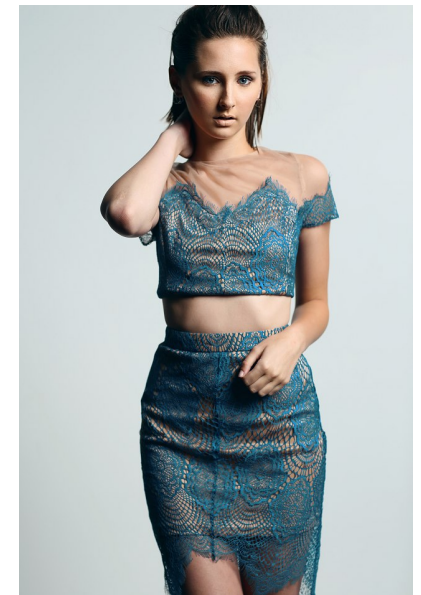

PAIGE POOLE

Height 170cm/5'7" Bust 79cm/31" Waist 58cm/23" Hips 89cm/35"
Dress 30 EU/0 US/2 UK Shoe 39.5 EU/8.5 US/6 UK Hair Brown Eyes Blue

NEAL HAMIL AGENCY

7887 San Felipe, Suite 110, Houston, TX 77063
Tel: 713 789 1335 Houston | 214 220 0300 Dallas | 713 789 6163 Fax
Email: modeling@nealhamilagency.com | acting@nealhamilagency.com