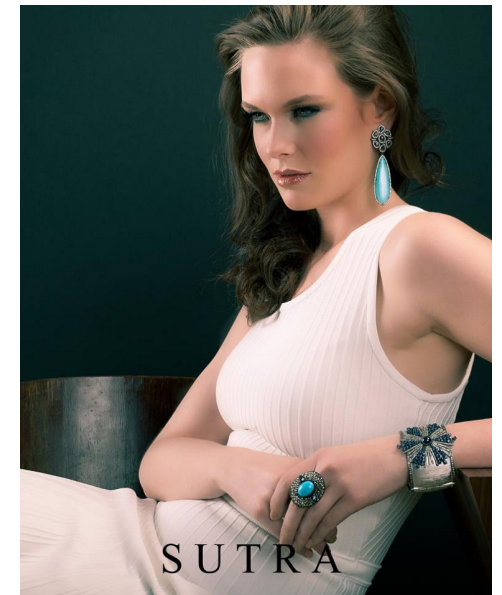

KENDALL HIGHTOWER

Height 178cm/5'10" Bust 86cm/34" Waist 61cm/24" Hips 91cm/36"
 Dress 34 EU/4 US/6 UK Shoe 39.5 EU/8.5 US/6 UK Hair Dark Blonde
 Eyes Blue

NEAL HAMIL AGENCY

7887 San Felipe, Suite 110, Houston, TX 77063
 Tel: 713 789 1335 Houston | 214 220 0300 Dallas | 713 789 6163 Fax
 Email: modeling@nealhamilagency.com | acting@nealhamilagency.com