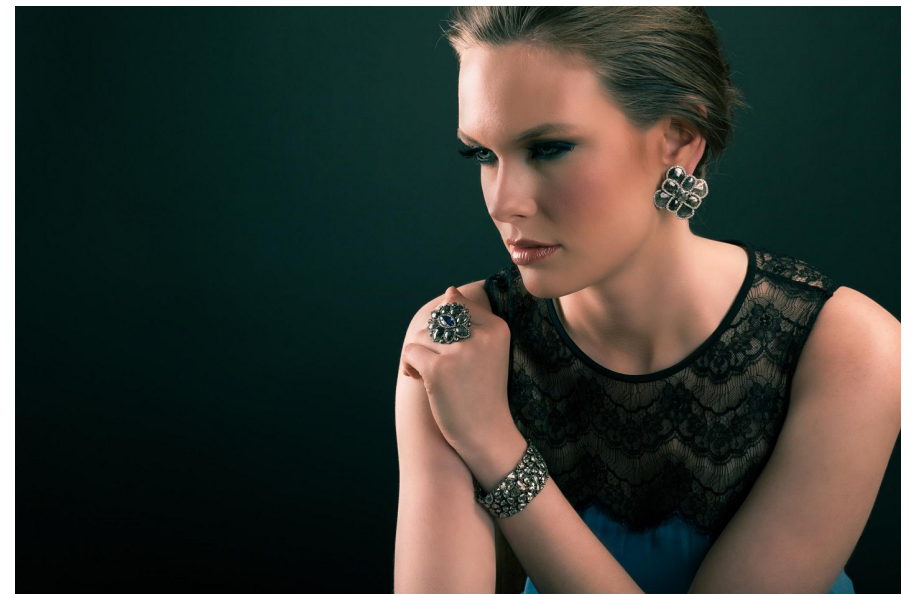

KENDALL HIGHTOWER

Height 178cm/5'10" Bust 86cm/34" Waist 61cm/24" Hips 91cm/36"
 Dress 34 EU/4 US/6 UK Shoe 39.5 EU/8.5 US/6 UK Hair Dark Blonde
 Eyes Blue

NEAL HAMIL AGENCY

7887 San Felipe, Suite 110, Houston, TX 77063
 Tel: 713 789 1335 Houston | 214 220 0300 Dallas | 713 789 6163 Fax
 Email: modeling@nealhamilagency.com | acting@nealhamilagency.com