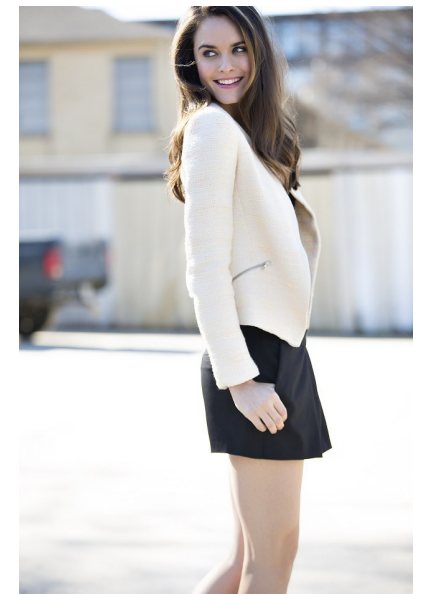

JALANE GILBERT LINDLEY

Height 177cm/5'9.5" Bust 86cm/34" Waist 60cm/23.5" Hips 89cm/35"
Dress 32-34 EU/2-4 US/4-6 UK Shoe 38.5 EU/7.5 US/5.5 UK Hair Brown
Eyes Green

NEAL HAMIL AGENCY

7887 San Felipe, Suite 110, Houston, TX 77063
Tel: 713 789 1335 Houston | 214 220 0300 Dallas | 713 789 6163 Fax
Email: modeling@nealhamilagency.com | acting@nealhamilagency.com