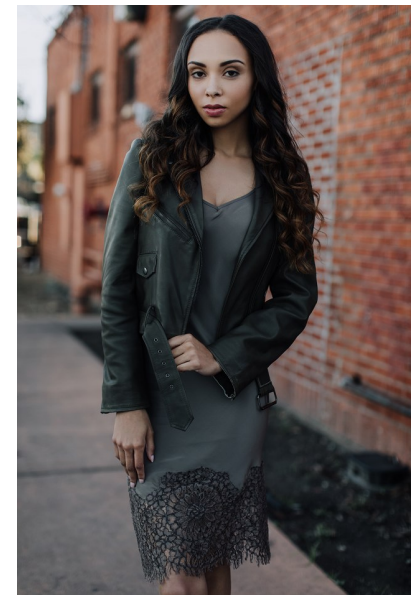

MEISHA SIMMONS

Height 173cm/5'8" Bust 81cm/32" Waist 66cm/26" Hips 86cm/34"
Dress 30 EU/0 US/2 UK Shoe 38.5 EU/7.5 US/5.5 UK Hair Brown
Eyes Brown

NEAL HAMIL AGENCY

7887 San Felipe, Suite 110, Houston, TX 77063
Tel: 713 789 1335 Houston | 214 220 0300 Dallas | 713 789 6163 Fax
Email: modeling@nealhamilagency.com | acting@nealhamilagency.com