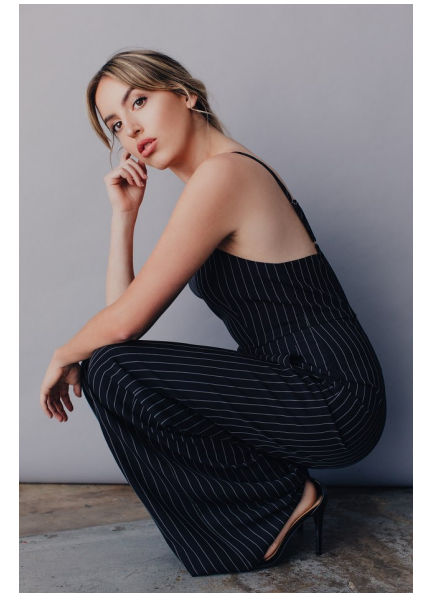

GRACE FREEMAN

Height 173cm/5'8" Bust 87cm/34.5" Waist 63cm/25" Hips 93cm/36.5"
Dress 34 EU/4 US/6 UK Shoe 40 EU/9 US/6.5 UK Hair Blonde Eyes Hazel

NEAL HAMIL AGENCY

7887 San Felipe, Suite 110, Houston, TX 77063
Tel: 713 789 1335 Houston | 214 220 0300 Dallas | 713 789 6163 Fax
Email: modeling@nealhamilagency.com | acting@nealhamilagency.com