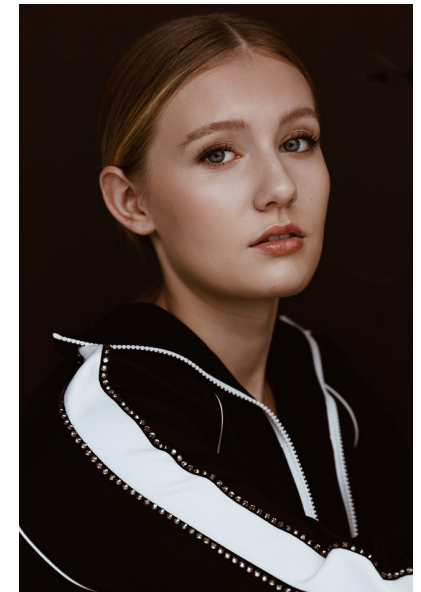

OLIVIA HARVILLE

Height 169cm/5'6.5" Bust 79cm/31" Waist 61cm/24" Hips 94cm/37"
Dress 34 EU/4 US/6 UK Shoe 40 EU/9 US/6.5 UK Hair Blonde Eyes Blue

NEAL HAMIL AGENCY

7887 San Felipe, Suite 110, Houston, TX 77063
Tel: 713 789 1335 Houston | 214 220 0300 Dallas | 713 789 6163 Fax
Email: modeling@nealhamilagency.com | acting@nealhamilagency.com