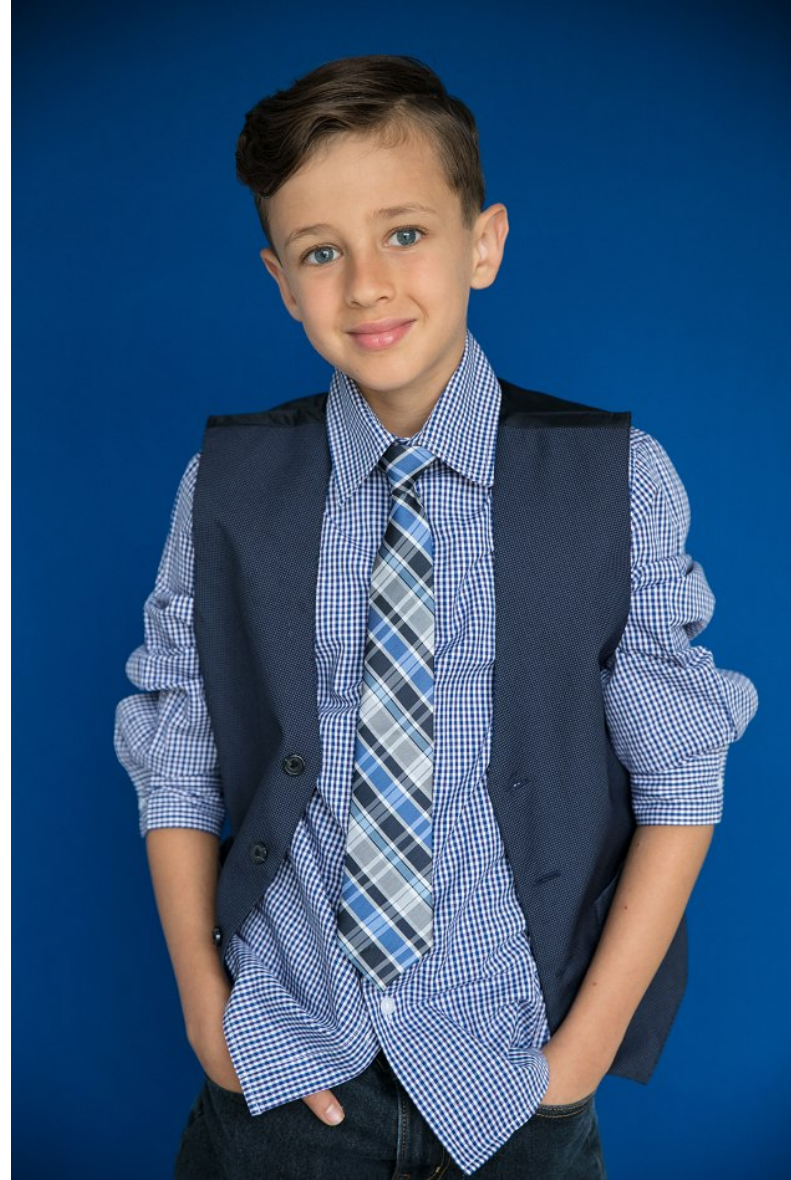

NEAL HAMIL AGENCY

DALTON AWEIDA

Height 148cm/4'10" Shoe 22.5 EU/6 US/5 UK (kids) Size 10 - 12 Hair Brown Eyes Blue

NEAL HAMIL AGENCY

DALTON AWEIDA

Height 148cm/4'10" Shoe 22.5 EU/6 US/5 UK (kids) Size 10 - 12 Hair Brown Eyes Blue