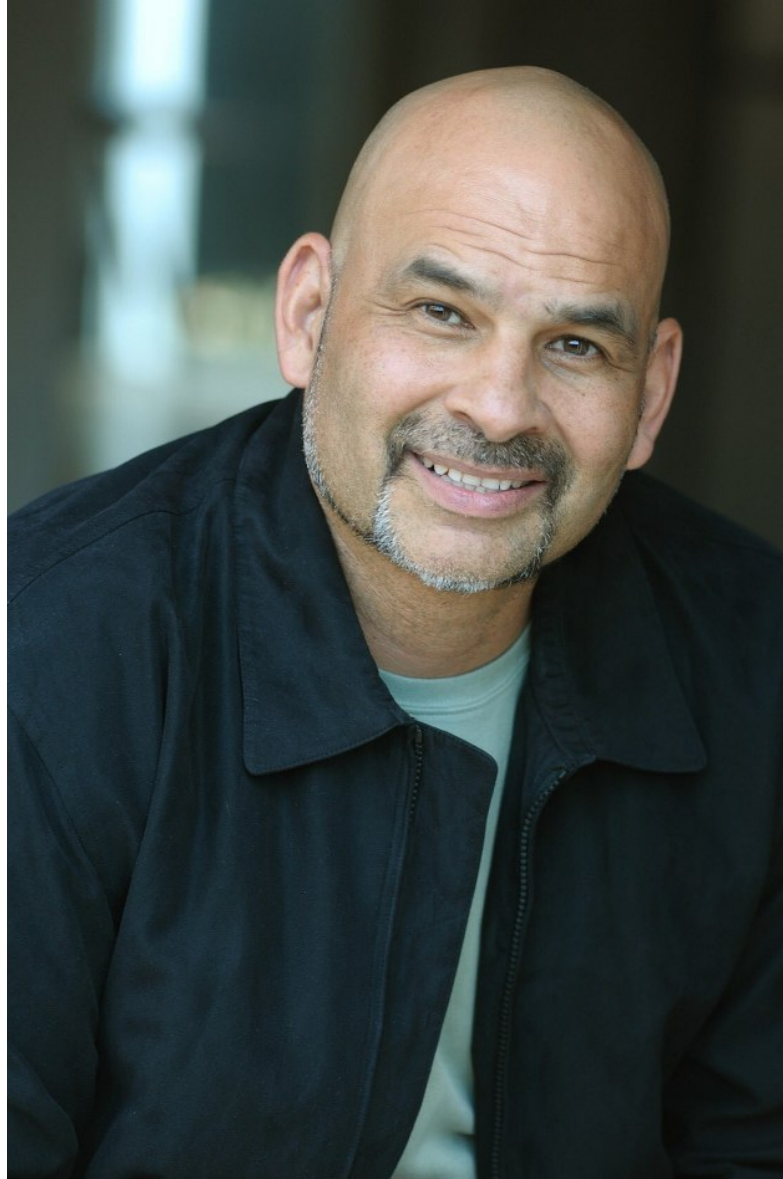

JUDE GAVI

NEAL HAMIL AGENCY

JUDE GAVI

Height 188cm/6'2"   Waist 86cm/34"   Inseam 86cm/34"   Collar 42cm/16.5"   Sleeve 89cm/35"   Suit 106cm/42"/52   Suit Length L   Shoe 46.5 EU/12 US/11.5 UK   Hair Bald   Eyes Hazel