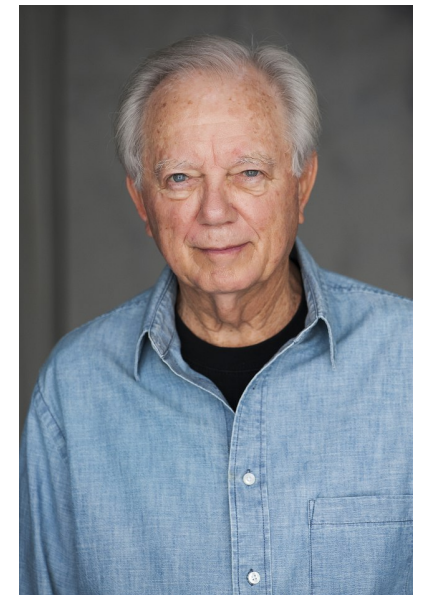

HENRY KANA

Height 173cm/5'8" Waist 84cm/33" Inseam 76cm/30" Collar 38cm/15"
Shoe 44 EU/10 US/9.5 UK Hair Silver Eyes Blue

NEAL HAMIL AGENCY

7887 San Felipe, Suite 110, Houston, TX 77063
Tel: 713 789 1335 Houston | 214 220 0300 Dallas | 713 789 6163 Fax
Email: modeling@nealhamilagency.com | acting@nealhamilagency.com