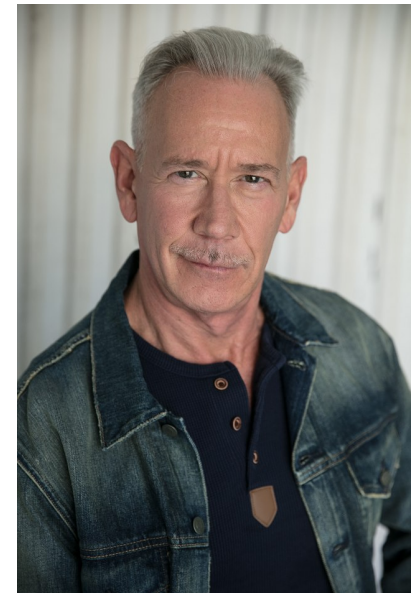

GERRY BUSCH

Height 178cm/5'10" Waist 81cm/32" Inseam 81cm/32" Collar 39cm/15.5"
Sleeve 84cm/33" Suit 106cm/42"/52 Suit Length R Shoe 43 EU/9.5 US/9
UK Hair Grey Eyes Hazel

NEAL HAMIL AGENCY

7887 San Felipe, Suite 110, Houston, TX 77063
Tel: 713 789 1335 Houston | 214 220 0300 Dallas | 713 789 6163 Fax
Email: modeling@nealhamilagency.com | acting@nealhamilagency.com