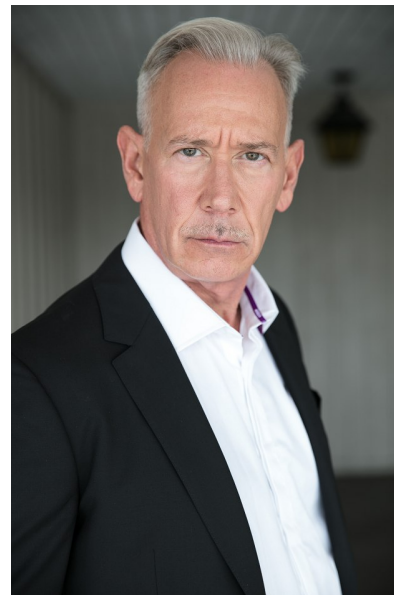

GERRY BUSCH

Height 178cm/5'10" Waist 81cm/32" Inseam 81cm/32" Collar 39cm/15.5"
Sleeve 84cm/33" Suit 106cm/42"/52 Suit Length R Shoe 43 EU/9.5 US/9
UK Hair Grey Eyes Hazel

NEAL HAMIL AGENCY

7887 San Felipe, Suite 110, Houston, TX 77063
Tel: 713 789 1335 Houston | 214 220 0300 Dallas | 713 789 6163 Fax
Email: modeling@nealhamilagency.com | acting@nealhamilagency.com