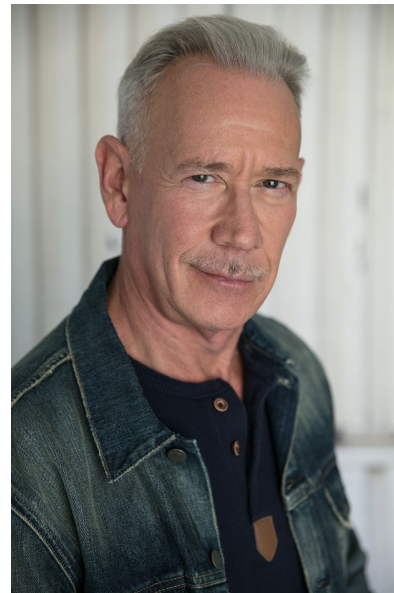

GERRY BUSCH

Height 178cm/5'10" Waist 81cm/32" Inseam 81cm/32" Collar 39cm/15.5"
Sleeve 84cm/33" Suit 106cm/42"/52 Suit Length R Shoe 43 EU/9.5 US/9
UK Hair Grey Eyes Hazel

NEAL HAMIL AGENCY

7887 San Felipe, Suite 110, Houston, TX 77063
Tel: 713 789 1335 Houston | 214 220 0300 Dallas | 713 789 6163 Fax
Email: modeling@nealhamilagency.com | acting@nealhamilagency.com