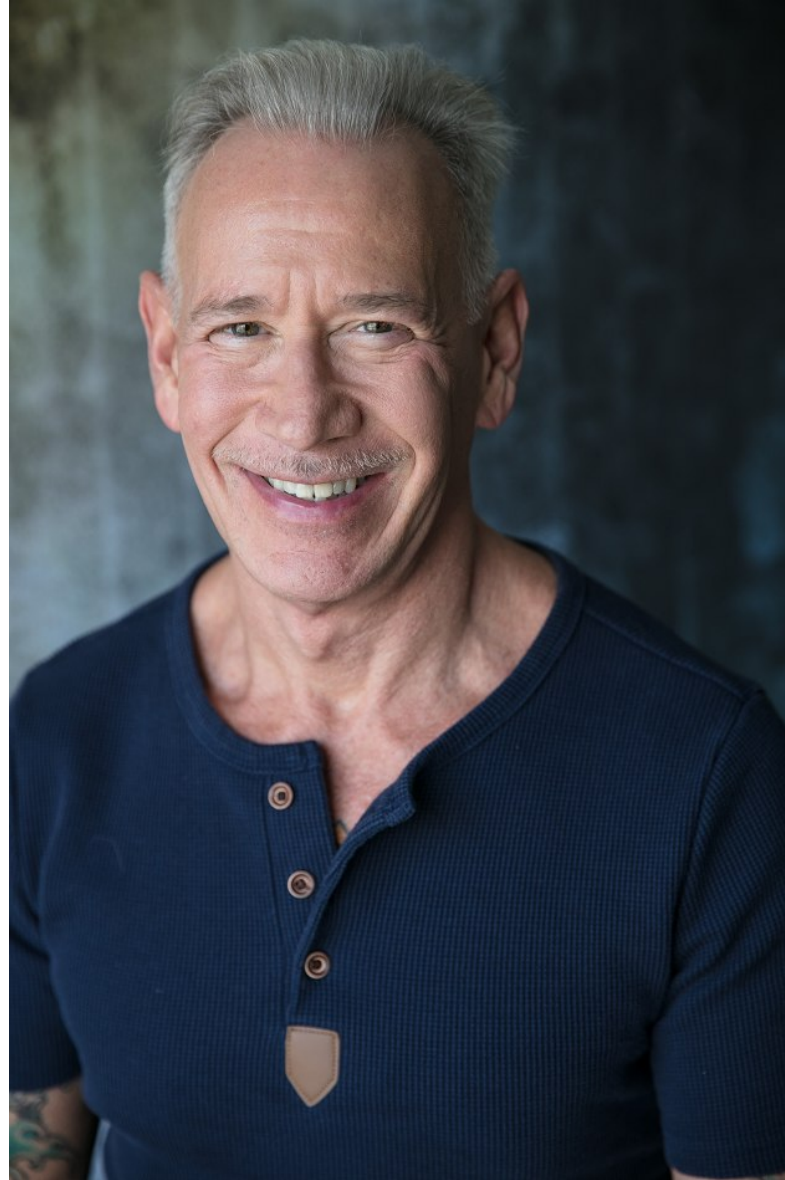

NEAL HAMIL AGENCY

GERRY BUSCH

Height 178cm/5'10"   Waist 81cm/32"   Inseam 81cm/32"   Collar 39cm/15.5"   Sleeve 84cm/33"   Suit 106cm/42"/52   Suit Length R   Shoe 43 EU/9.5 US/9 UK   Hair Grey   Eyes Hazel