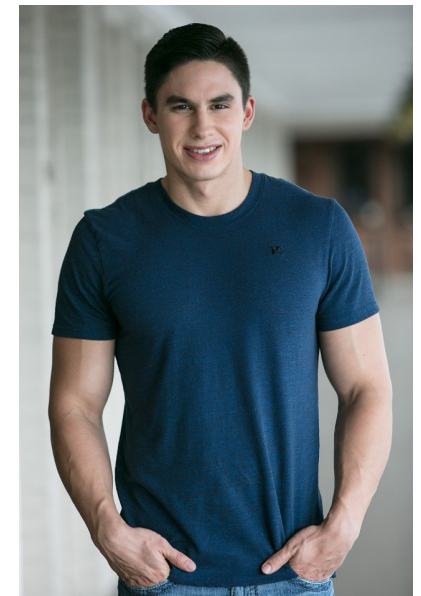

JOE GARCIA

Height 185cm/6'1" Waist 84cm/33" Inseam 71cm/28" Collar 40cm/15.5"
Sleeve 86cm/34" Suit 101cm/40"/50 Suit Length R Shoe 44 EU/10 US/9.5
UK Hair Black Eyes Brown

NEAL HAMIL AGENCY

7887 San Felipe, Suite 110, Houston, TX 77063
Tel: 713 789 1335 Houston | 214 220 0300 Dallas | 713 789 6163 Fax
Email: modeling@nealhamilagency.com | acting@nealhamilagency.com