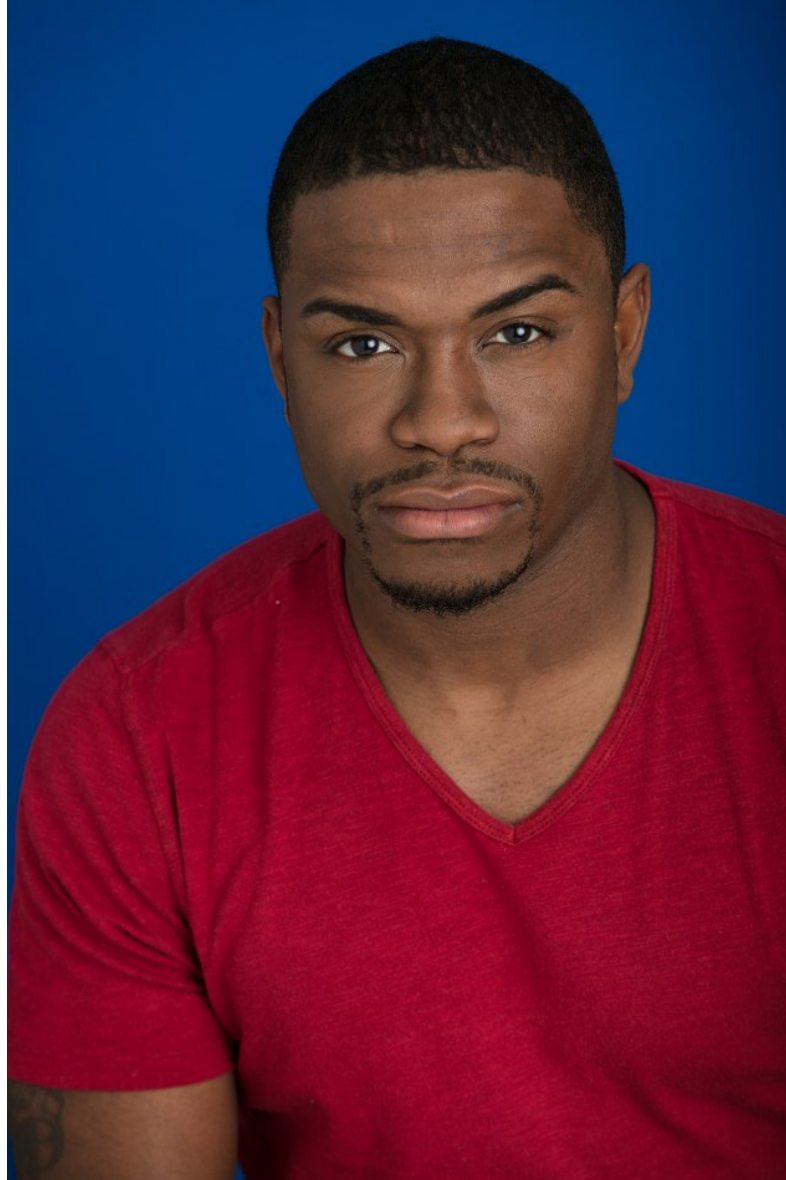

NEAL HAMIL AGENCY

HOWARD PORTER

Height 160cm/5'3"    Waist 79cm/31"    Shoe 24 EU/7.5 US/6.5 UK (kids)    Hair Black    Eyes Brown

NEAL HAMIL AGENCY

HOWARD PORTER

Height 160cm/5'3" Waist 79cm/31" Shoe 24 EU/7.5 US/6.5 UK (kids) Hair Black Eyes Brown

NEAL HAMIL AGENCY

HOWARD PORTER

Height 160cm/5'3"    Waist 79cm/31"    Shoe 24 EU/7.5 US/6.5 UK (kids)    Hair Black    Eyes Brown