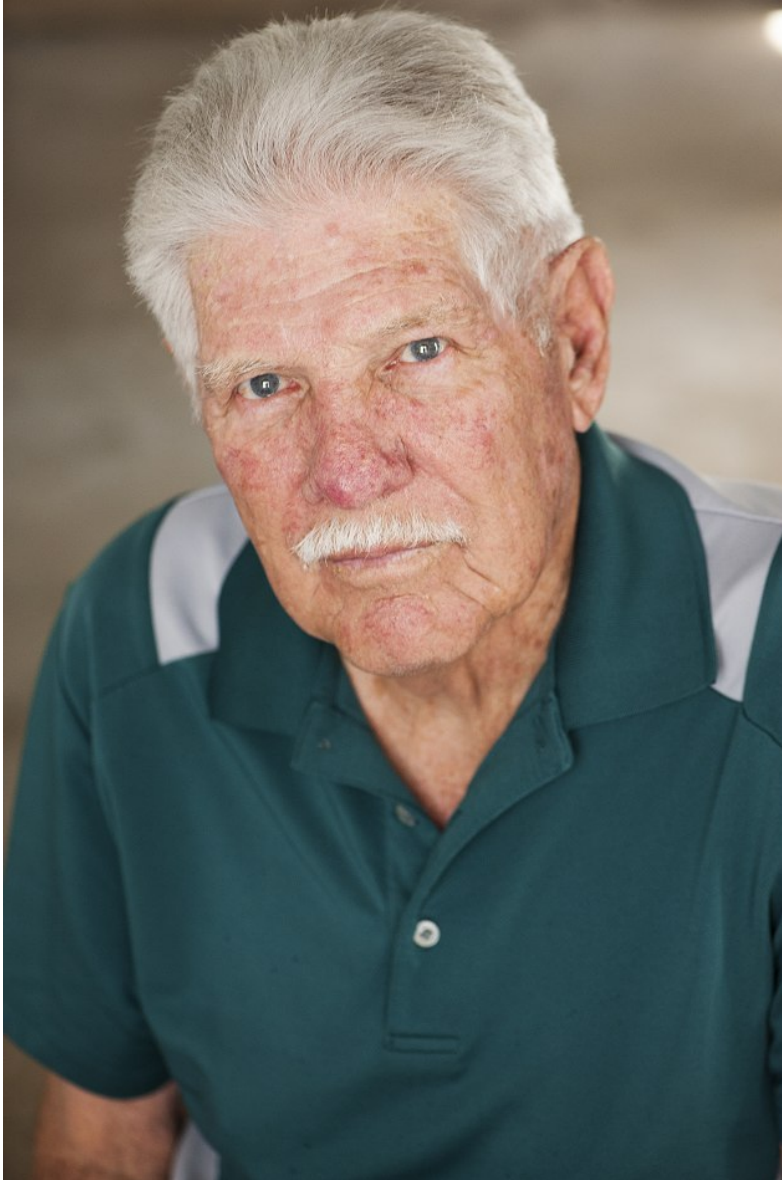

ROBERT HASKETT

NEAL HAMIL AGENCY

ROBERT HASKETT

Height 175cm/5'9"   Waist 86cm/34"   Inseam 79cm/31"   Collar 42cm/16.5"   Sleeve 84cm/33"   Suit 106cm/42"/52   Shoe 44.5 EU/10.5 US/10 UK   Hair Grey   Eyes Blue