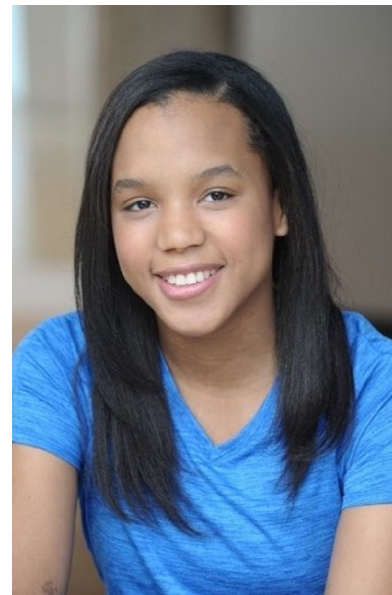

CATHERINE THOMAS

Height 160cm/5'3" Bust 71cm/28" A Waist 69cm/27" Hips 69cm/27"
Dress 32 EU/2 US/4 UK Shoe 39 EU/8 US/6 UK Hair Black Eyes Brown

NEAL HAMIL AGENCY

7887 San Felipe, Suite 110, Houston, TX 77063
Tel: 713 789 1335 Houston | 214 220 0300 Dallas | 713 789 6163 Fax
Email: modeling@nealhamilagency.com | acting@nealhamilagency.com