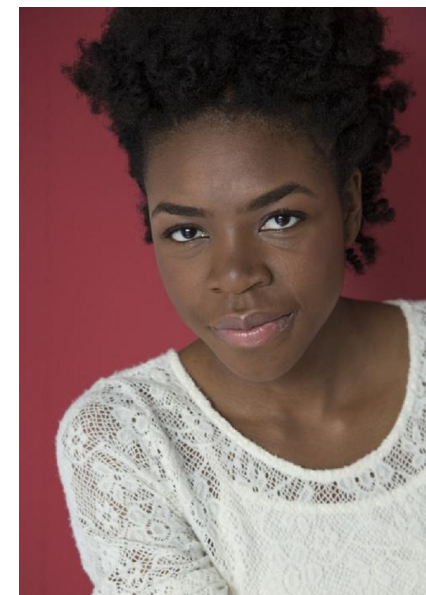

IJEOMA OSUEKE

Height 168cm/5'6" Bust 81cm/32" C Waist 79cm/31" Hips 71cm/28"
Dress 32-34 EU/2-4 US/4-6 UK Shoe 26 EU/9.5 US/8.5 UK (kids)

NEAL HAMIL AGENCY

7887 San Felipe, Suite 110, Houston, TX 77063
Tel: 713 789 1335 Houston | 214 220 0300 Dallas | 713 789 6163 Fax
Email: modeling@nealhamilagency.com | acting@nealhamilagency.com