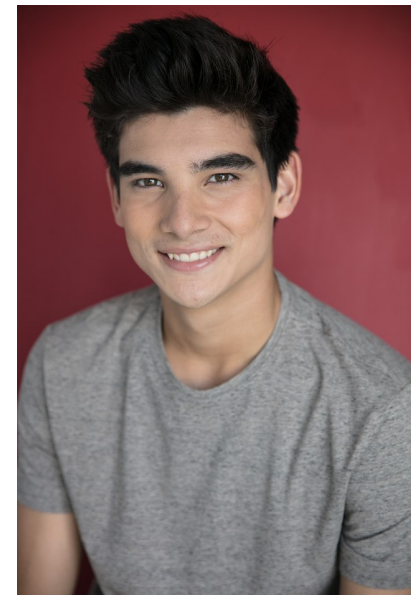

TYLER MIXON

Height 183cm/6'0" Waist 79cm/31" Inseam 81cm/32" Collar 38cm/15"
Sleeve 90cm/35.5" Suit 101cm/40"/50 Suit Length L Shoe 48 EU/13
US/12.5 UK Hair Dark Brown Eyes Hazel

NEAL HAMIL AGENCY

7887 San Felipe, Suite 110, Houston, TX 77063
Tel: 713 789 1335 Houston | 214 220 0300 Dallas | 713 789 6163 Fax
Email: modeling@nealhamilagency.com | acting@nealhamilagency.com