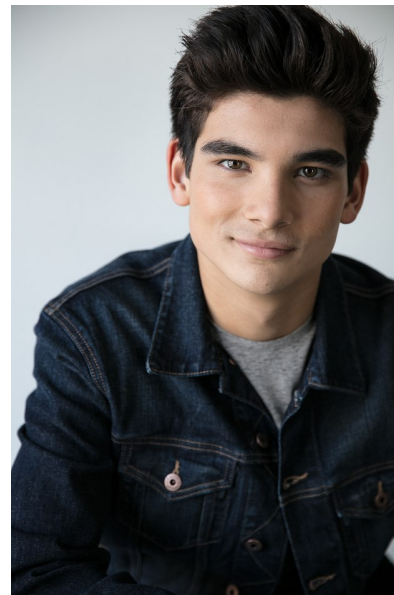

TYLER MIXON

Height 183cm/6'0" Waist 79cm/31" Inseam 81cm/32" Collar 38cm/15"
Sleeve 90cm/35.5" Suit 101cm/40"/50 Suit Length L Shoe 48 EU/13
US/12.5 UK Hair Dark Brown Eyes Hazel

NEAL HAMIL AGENCY

7887 San Felipe, Suite 110, Houston, TX 77063
Tel: 713 789 1335 Houston | 214 220 0300 Dallas | 713 789 6163 Fax
Email: modeling@nealhamilagency.com | acting@nealhamilagency.com