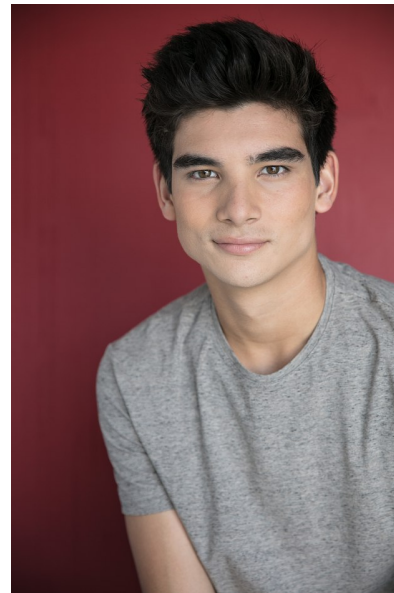

TYLER MIXON

Height 183cm/6'0" Waist 79cm/31" Inseam 81cm/32" Collar 38cm/15"
Sleeve 90cm/35.5" Suit 101cm/40"/50 Suit Length L Shoe 48 EU/13
US/12.5 UK Hair Dark Brown Eyes Hazel

NEAL HAMIL AGENCY

7887 San Felipe, Suite 110, Houston, TX 77063
Tel: 713 789 1335 Houston | 214 220 0300 Dallas | 713 789 6163 Fax
Email: modeling@nealhamilagency.com | acting@nealhamilagency.com