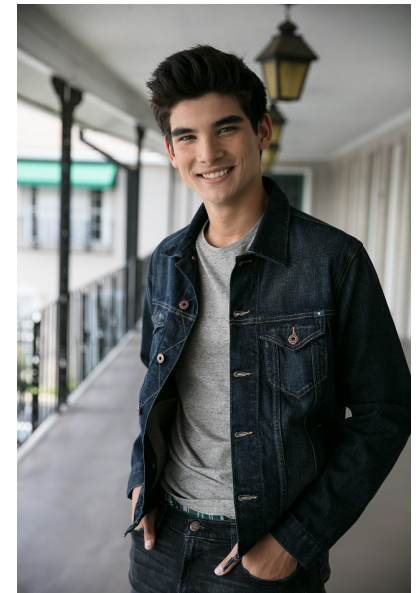

TYLER MIXON

Height 183cm/6'0" Waist 79cm/31" Inseam 81cm/32" Collar 38cm/15"
Sleeve 90cm/35.5" Suit 101cm/40"/50 Suit Length L Shoe 48 EU/13
US/12.5 UK Hair Dark Brown Eyes Hazel

NEAL HAMIL AGENCY

7887 San Felipe, Suite 110, Houston, TX 77063
Tel: 713 789 1335 Houston | 214 220 0300 Dallas | 713 789 6163 Fax
Email: modeling@nealhamilagency.com | acting@nealhamilagency.com