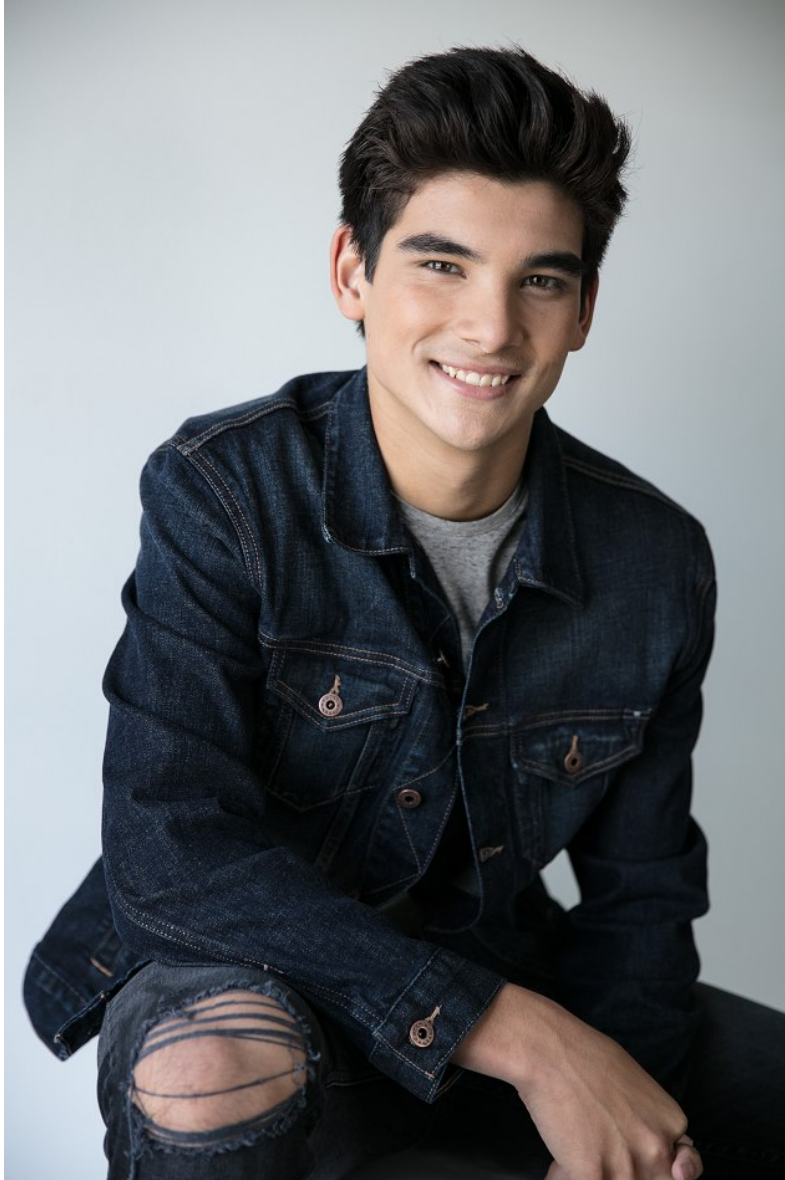

TYLER MIXON

NEAL HAMIL AGENCY

TYLER MIXON

Height 183cm/6'0"   Waist 79cm/31"   Inseam 81cm/32"   Collar 38cm/15"   Sleeve 90cm/35.5"   Suit 101cm/40"/50   Suit Length L   Shoe 48 EU/13 US/12.5 UK   Hair Dark Brown   Eyes Hazel