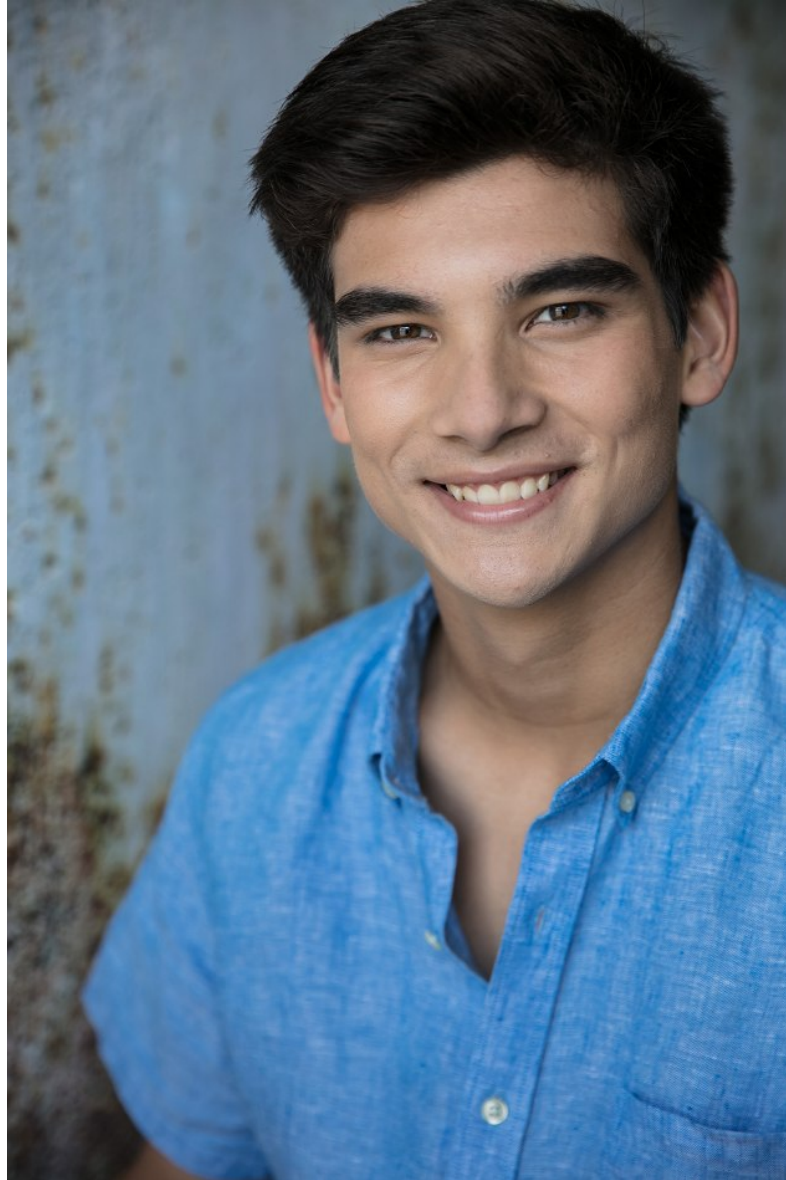

TYLER MIXON

NEAL HAMIL AGENCY

TYLER MIXON

Height 183cm/6'0"   Waist 79cm/31"   Inseam 81cm/32"   Collar 38cm/15"   Sleeve 90cm/35.5"   Suit 101cm/40"/50   Suit Length L   Shoe 48 EU/13 US/12.5 UK   Hair Dark Brown   Eyes Hazel