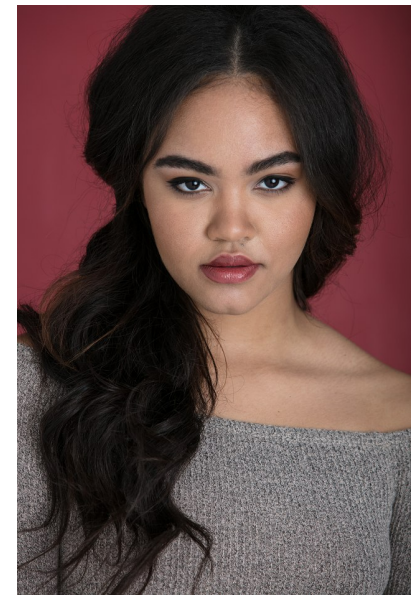

ASIA DAVIS

Height 170cm/5'7" Bust 81cm/32" Waist 62cm/24.5" Hips 100cm/39.5"
Dress 36 EU/6 US/8 UK Shoe 39 EU/8 US/6 UK Hair Brown Eyes Brown

NEAL HAMIL AGENCY

7887 San Felipe, Suite 110, Houston, TX 77063
Tel: 713 789 1335 Houston | 214 220 0300 Dallas | 713 789 6163 Fax
Email: modeling@nealhamilagency.com | acting@nealhamilagency.com