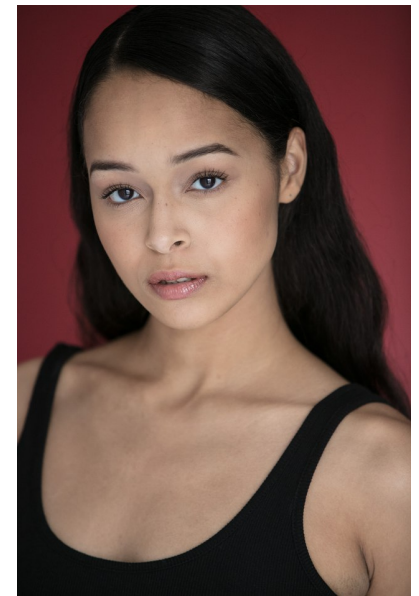

LENA PHONG

Height 172cm/5'7.5" Bust 80cm/31.5" Waist 61cm/24" Hips 92cm/36"
Dress 30 EU/0 US/2 UK Shoe 39 EU/8 US/6 UK Hair Dark Brown
Eyes Black

NEAL HAMIL AGENCY

7887 San Felipe, Suite 110, Houston, TX 77063
Tel: 713 789 1335 Houston | 214 220 0300 Dallas | 713 789 6163 Fax
Email: modeling@nealhamilagency.com | acting@nealhamilagency.com