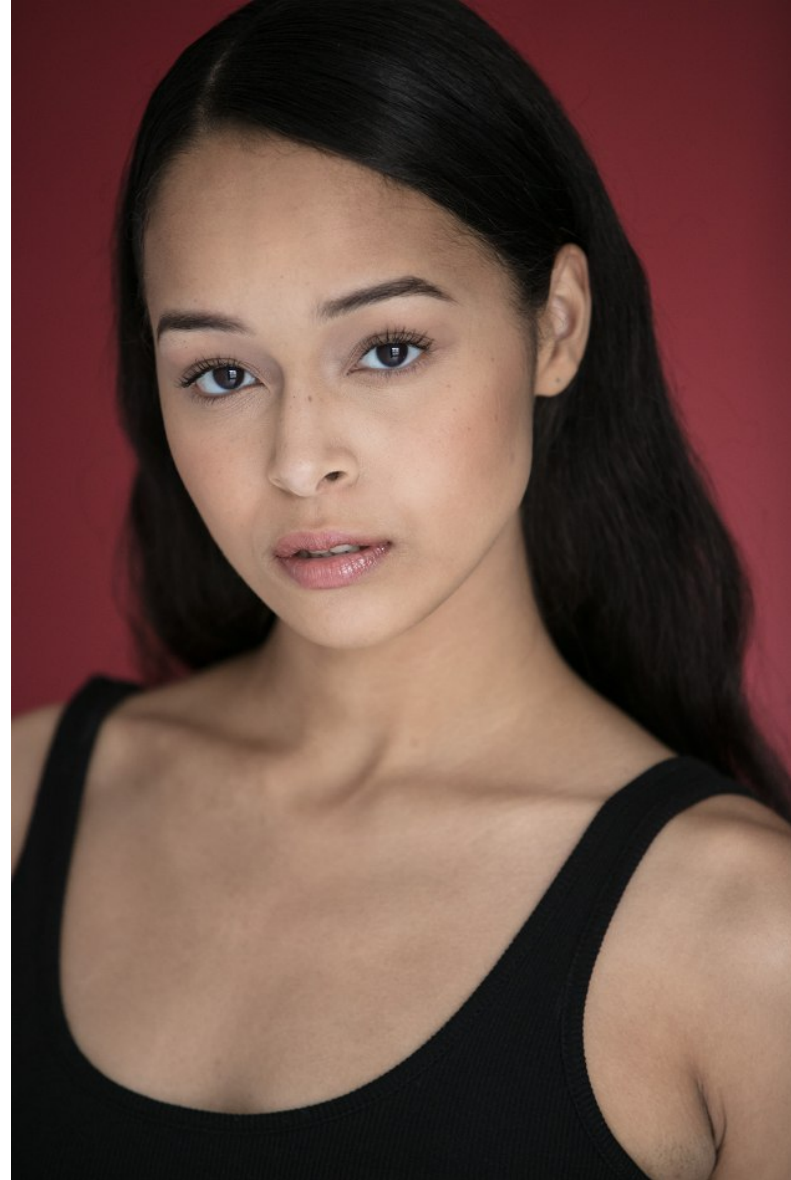

NEAL HAMIL AGENCY

LENA PHONG

Height 172cm/5'7.5" Bust 80cm/31.5" Waist 61cm/24" Hips 92cm/36" Dress 30 EU/0 US/2 UK Shoe 39 EU/8 US/6 UK Hair Dark Brown Eyes Black

NEAL HAMIL AGENCY

LENA PHONG

Height 172cm/5'7.5" Bust 80cm/31.5" Waist 61cm/24" Hips 92cm/36" Dress 30 EU/0 US/2 UK Shoe 39 EU/8 US/6 UK Hair Dark Brown Eyes Black