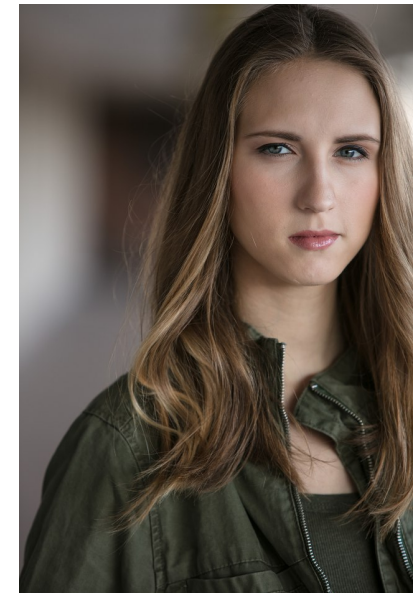

ANASTASIA SCHNELL

Height 175cm/5'9" Bust 81cm/32" Waist 59cm/23" Hips 94cm/37"
Dress 34 EU/4 US/6 UK Shoe 39.5 EU/8.5 US/6 UK Hair Blonde Eyes Blue

NEAL HAMIL AGENCY

7887 San Felipe, Suite 110, Houston, TX 77063
Tel: 713 789 1335 Houston | 214 220 0300 Dallas | 713 789 6163 Fax
Email: modeling@nealhamilagency.com | acting@nealhamilagency.com