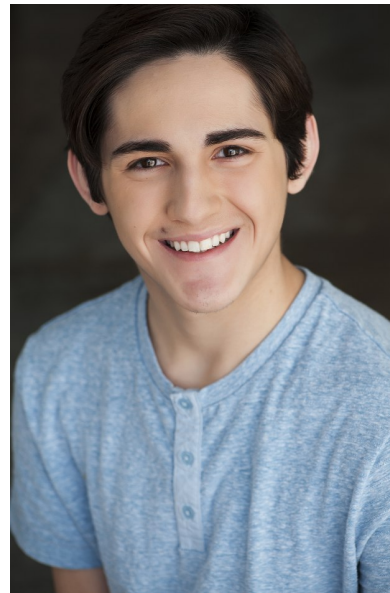

NICKY GONZALEZ

Height 170cm/5'7" Waist 74cm/29" Inseam 76cm/30" Collar 35cm/14"
Sleeve 81cm/32" Suit 92cm/36"/46 Suit Length S Shoe 42.5 EU/9 US/8.5
UK Hair Brown Eyes Brown

NEAL HAMIL AGENCY

7887 San Felipe, Suite 110, Houston, TX 77063
Tel: 713 789 1335 Houston | 214 220 0300 Dallas | 713 789 6163 Fax
Email: modeling@nealhamilagency.com | acting@nealhamilagency.com