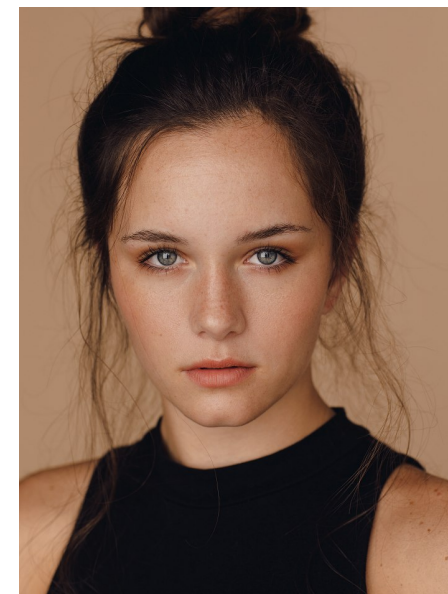

LEXI OVERMAN

Height 168cm/5'6" Bust 76cm/30" Waist 66cm/26" Hips 89cm/35"
Dress 30-32 EU/0-2 US/2-4 UK Shoe 39 EU/8 US/6 UK Hair Brown
Eyes Blue

NEAL HAMIL AGENCY

7887 San Felipe, Suite 110, Houston, TX 77063
Tel: 713 789 1335 Houston | 214 220 0300 Dallas | 713 789 6163 Fax
Email: modeling@nealhamilagency.com | acting@nealhamilagency.com