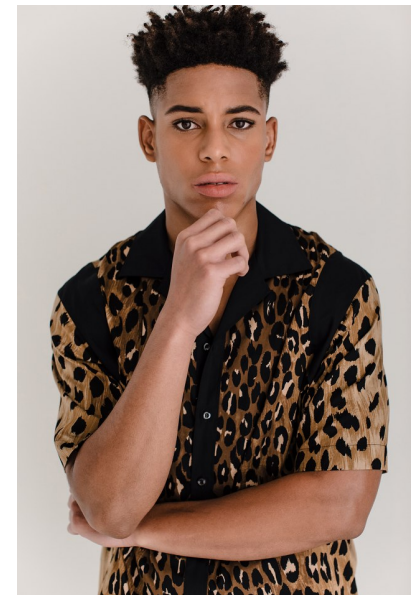

STERLING TAYLOR

Height 175cm/5'9" Waist 74cm/29" Inseam 79cm/31" Collar 38cm/15"
Sleeve 84cm/33" Suit 92cm/36"/46 Suit Length R Shoe 44.5 EU/10.5 US/10
UK Hair Dark Brown Eyes Brown

NEAL HAMIL AGENCY

7887 San Felipe, Suite 110, Houston, TX 77063
Tel: 713 789 1335 Houston | 214 220 0300 Dallas | 713 789 6163 Fax
Email: modeling@nealhamilagency.com | acting@nealhamilagency.com