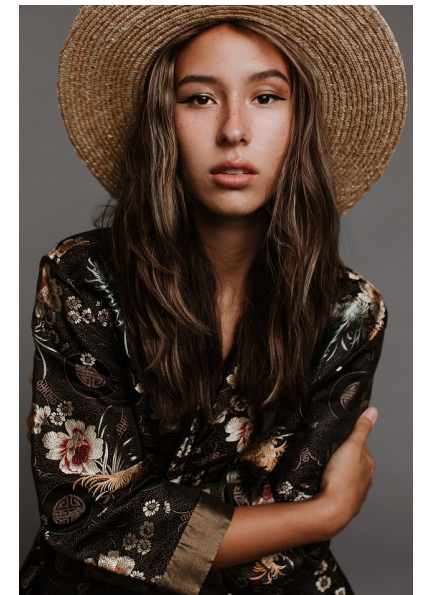

ALANA STEVENSON

Height 168cm/5'6" Bust 81cm/32" Waist 62cm/24.5" Hips 89cm/35"
Dress 32 EU/2 US/4 UK Shoe 40 EU/9 US/6.5 UK Hair Brown Eyes Brown

NEAL HAMIL AGENCY

7887 San Felipe, Suite 110, Houston, TX 77063
Tel: 713 789 1335 Houston | 214 220 0300 Dallas | 713 789 6163 Fax
Email: modeling@nealhamilagency.com | acting@nealhamilagency.com