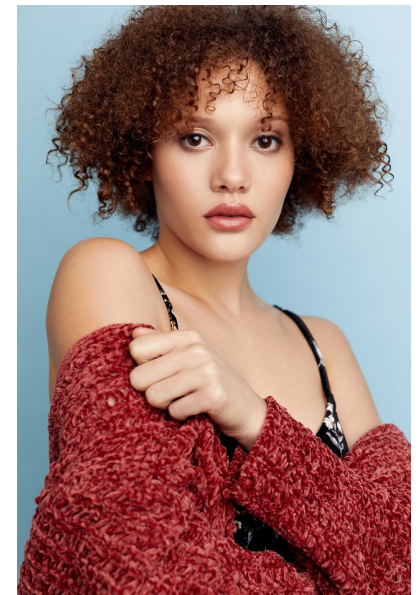

## JUSTICE LAFFERTY

Height 173cm/5'8" Bust 79cm/31" Waist 58cm/23" Hips 89cm/35"  
Dress 30-32 EU/0-2 US/2-4 UK Shoe 41 EU/10 US/7 UK Hair Brown  
Eyes Brown