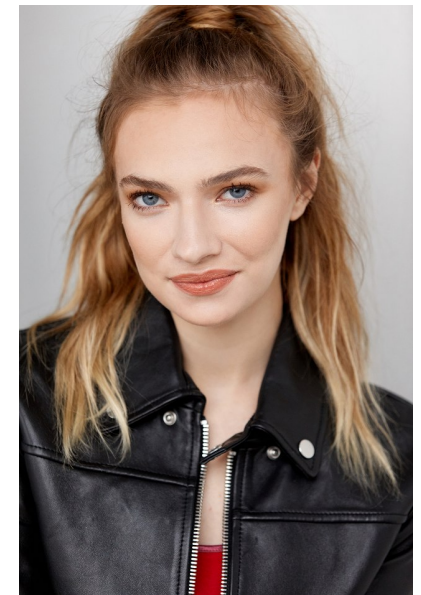

SADIE CARR

Height 165cm/5'5" Bust 74cm/29" Waist 55cm/21.5" Hips 85cm/33.5"
Dress 30 EU/0 US/2 UK Shoe 38 EU/7 US/5 UK Hair Brown Eyes Blue

NEAL HAMIL AGENCY

7887 San Felipe, Suite 110, Houston, TX 77063
Tel: 713 789 1335 Houston | 214 220 0300 Dallas | 713 789 6163 Fax
Email: modeling@nealhamilagency.com | acting@nealhamilagency.com