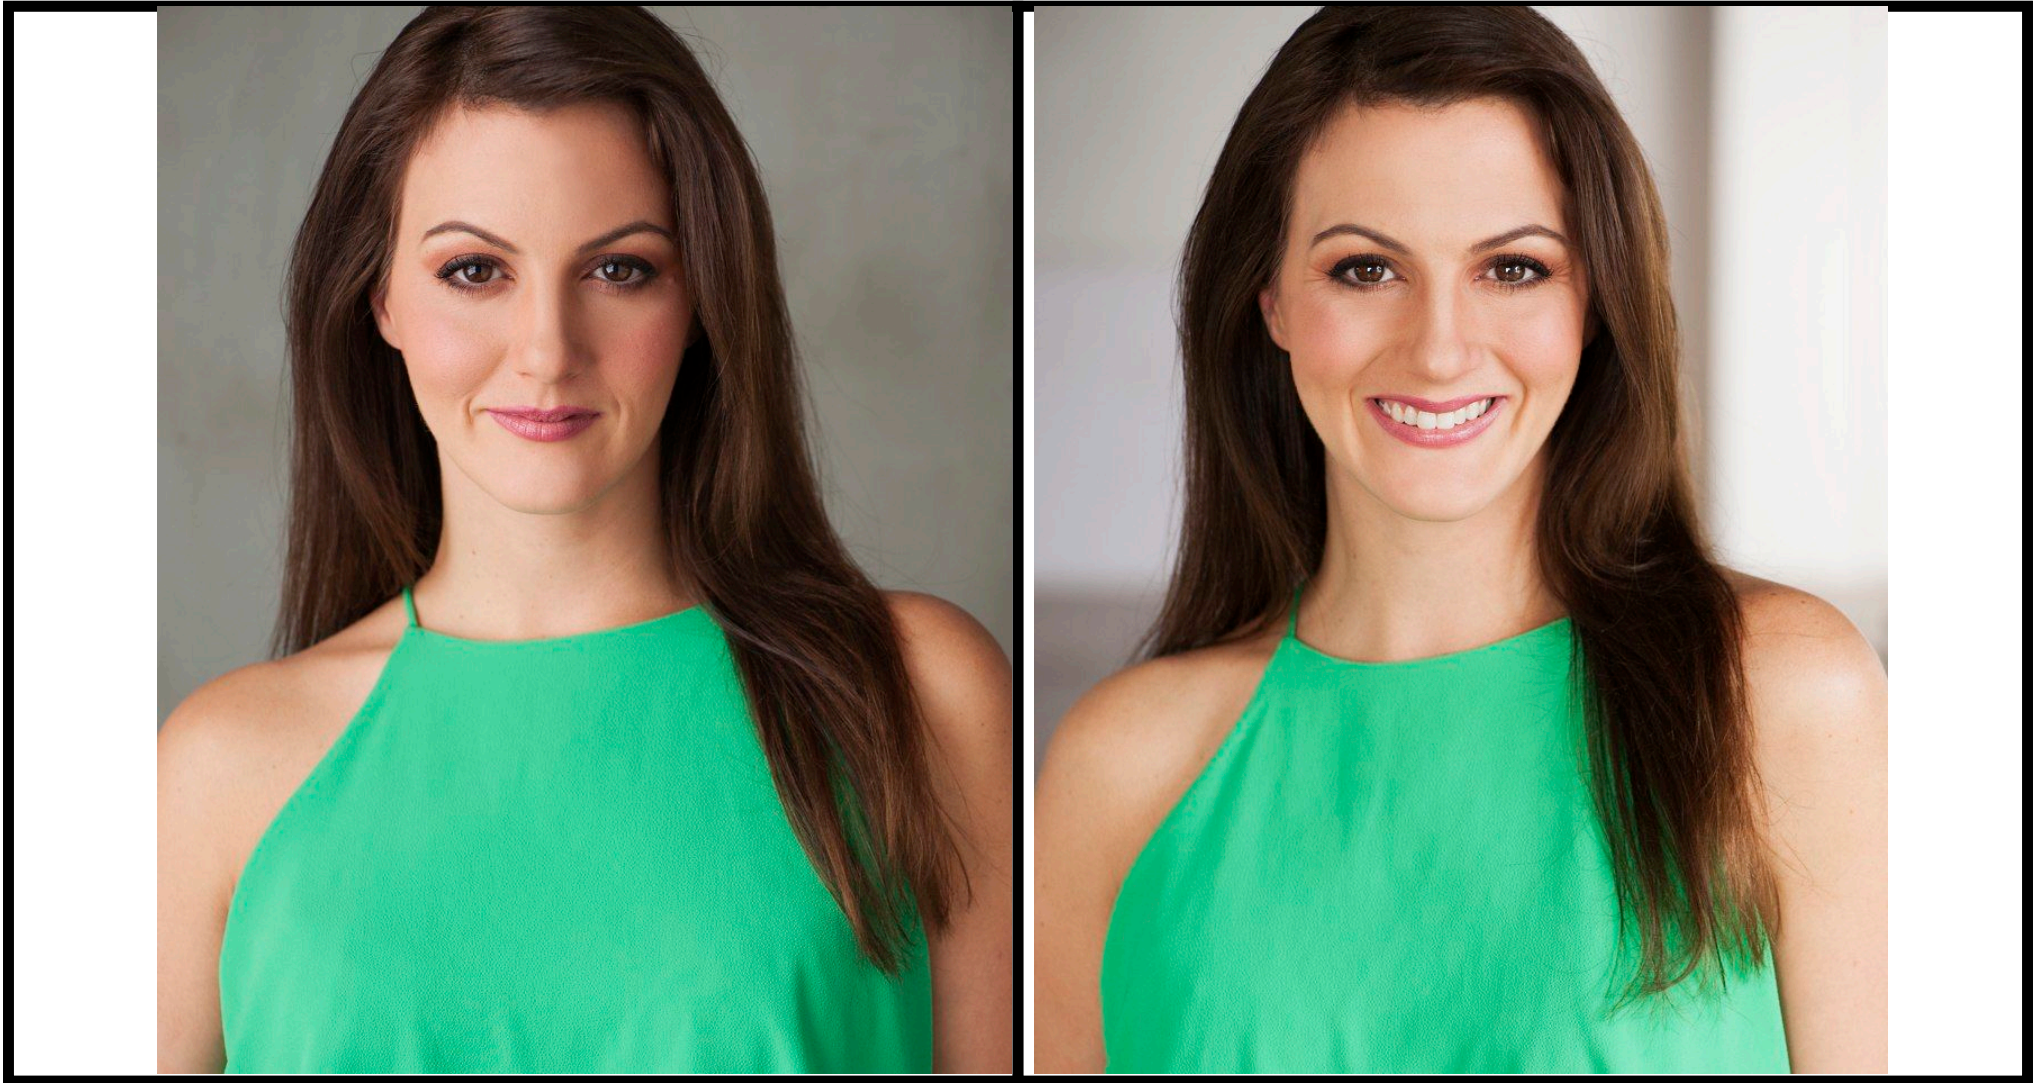

Amanda Wilkinson

Amanda Wilkinson

Height: 160 cm / 5'3" | Bust: 86 cm / 34" | Waist: 64 cm / 25" | Hips: 86 cm / 34" | Dress: 32 / 2 | Shoe: 37.5 EU / 6.5 US | Hair: Brown | Eyes: Brown

Height: 160 cm / 5'3" | Bust: 86 cm / 34" | Waist: 64 cm / 25" | Hips: 86 cm / 34" | Dress: 32 / 2 | Shoe: 37.5 EU / 6.5 US | Hair: Brown | Eyes: Brown

Amanda Wilkinson

Height: 160 cm / 5'3" | Bust: 86 cm / 34" | Waist: 64 cm / 25" | Hips: 86 cm / 34" | Dress: 32 / 2 | Shoe: 37.5 EU / 6.5 US | Hair: Brown | Eyes: Brown

Amanda Wilkinson

Amanda Wilkinson

Height: 160 cm / 5'3" | Bust: 86 cm / 34" | Waist: 64 cm / 25" | Hips: 86 cm / 34" | Dress: 32 / 2 | Shoe: 37.5 EU / 6.5 US | Hair: Brown | Eyes: Brown

Height: 160 cm / 5'3" | Bust: 86 cm / 34" | Waist: 64 cm / 25" | Hips: 86 cm / 34" | Dress: 32 / 2 | Shoe: 37.5 EU / 6.5 US | Hair: Brown | Eyes: Brown

Amanda Wilkinson

Height: 160 cm / 5'3" | Bust: 86 cm / 34" | Waist: 64 cm / 25" | Hips: 86 cm / 34" | Dress: 32 / 2 | Shoe: 37.5 EU / 6.5 US | Hair: Brown | Eyes: Brown