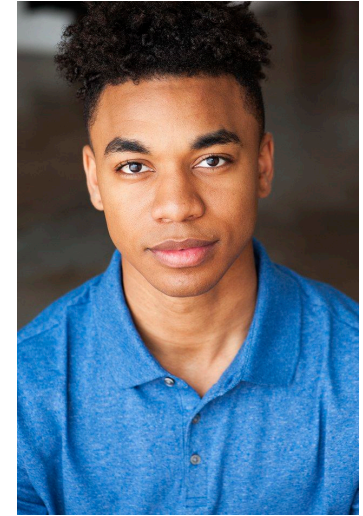

Brandon Lee

Height : 5'11" / 180 cm | Waist : 32" / 81 cm | Shoe : 44.5 EU / 10.0 UK | Hair Colour : Black | Eyes : Brown

Brandon Lee

Height : 5'11" / 180 cm | Waist : 32" / 81 cm | Shoe : 44.5 EU / 10.0 UK | Hair Colour : Black | Eyes : Brown