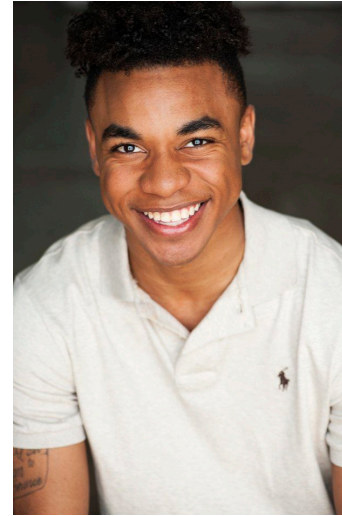

Brandon Lee

Height : 5'11" / 180 cm | Waist : 32" / 81 cm | Shoe : 44.5 EU / 10.0 UK | Hair Colour : Black | Eyes : Brown

Brandon Lee

Height : 5'11" / 180 cm | Waist : 32" / 81 cm | Shoe : 44.5 EU / 10.0 UK | Hair Colour : Black | Eyes : Brown