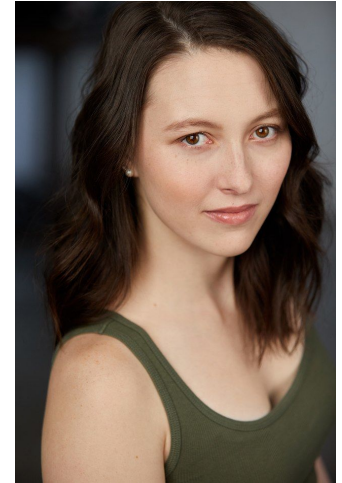

Charlotte Harris

Height: 170 cm / 5'7" | Bust: 86 cm / 34" | Waist: 74 cm / 29" | Hips: 89 cm / 35" | Dress: 34-36 / 4-6 | Shoe: 39.5 EU / 8.5 US | Hair: Brown | Eyes: Brown

Charlotte Harris

Height: 170 cm / 5'7" | Bust: 86 cm / 34" | Waist: 74 cm / 29" | Hips: 89 cm / 35" | Dress: 34-36 / 4-6 | Shoe: 39.5 EU / 8.5 US | Hair: Brown | Eyes: Brown