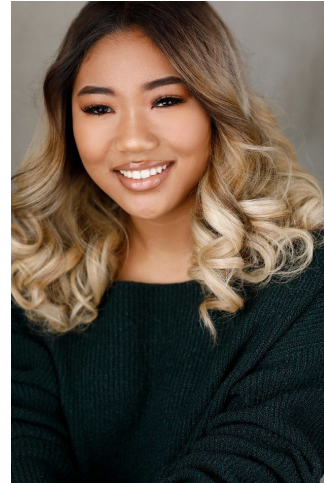

Chloe Robinson

Height: 173 cm / 5'8" | Bust: 86 cm / 34" | Waist: 76 cm / 30" | Hips: 102 cm / 40" | Dress: 36 / 6 | Shoe: 39.0 EU / 8.0 US | Hair: Brown | Eyes: Brown

Chloe Robinson

Height: 173 cm / 5'8" | Bust: 86 cm / 34" | Waist: 76 cm / 30" | Hips: 102 cm / 40" | Dress: 36 / 6 | Shoe: 39.0 EU / 8.0 US | Hair: Brown | Eyes: Brown