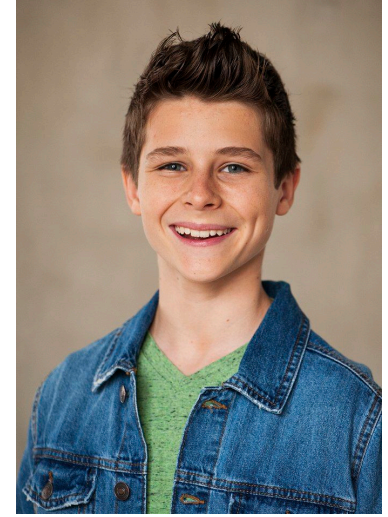

Declan Barbosa

Height : 5'2" / 158 cm | Shoe : 41.5 EU / 7.5 UK | Hair Colour : Brown | Eyes : Blue

Declan Barbosa

Height : 5'2" / 158 cm | Shoe : 41.5 EU / 7.5 UK | Hair Colour : Brown | Eyes : Blue